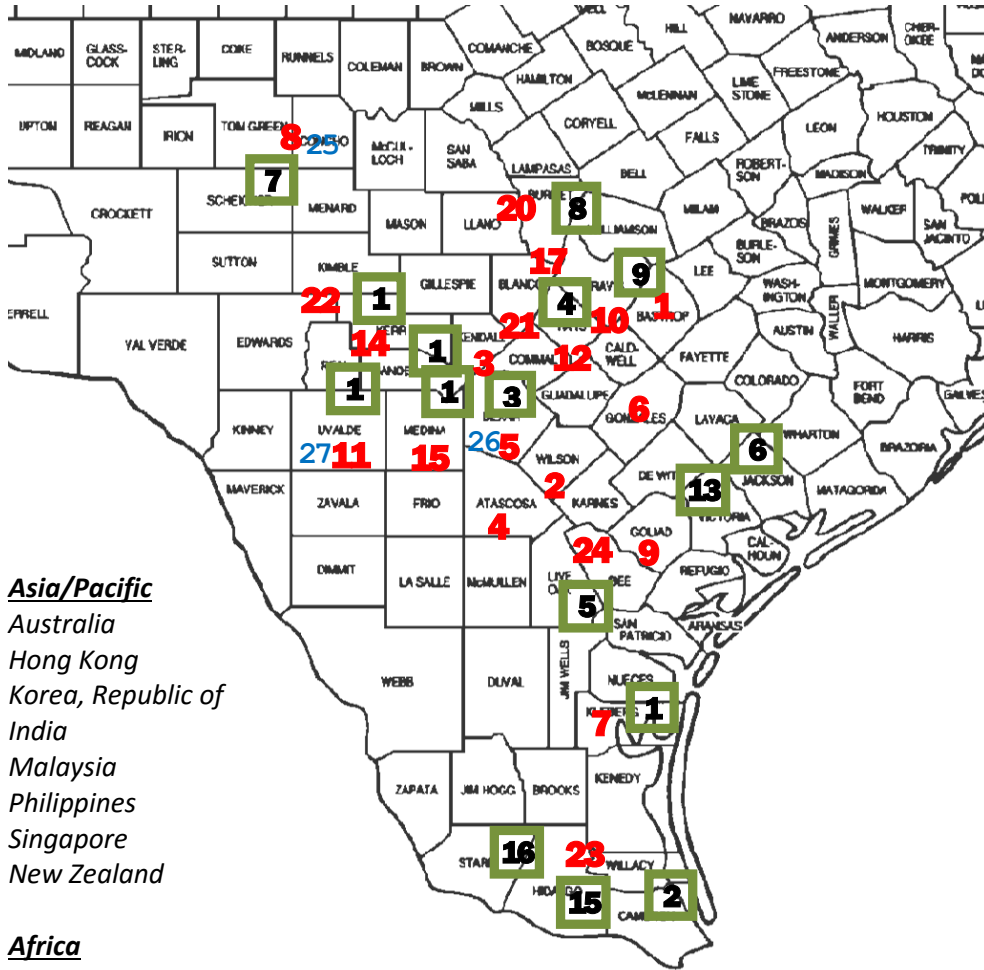

Emmaus & Chrysalis Communities in the Rio Texas Region including common event sites

Asia/Pacific

- Australia
- Hong Kong
- Korea, Republic of
- India
- Malaysia
- Philippines
- Singapore
- New Zealand

Africa

- Ghana
- Mozambique
- South Africa
- Swaziland
- Zimbabwe

South America

- Bahamas
- Barbados
- Belize
- Brazil
- Cuba
- Dominica
- Guatemala
- Honduras
- Jamaica
- Mexico
- Nicaragua
- Puerto Rico
- St. Maria
- St. Lucia
- St. Vincent/Grenadines
- Trinidad & Tobago

Europe

- Czech Republic
 - Estonia
 - Germany
 - Netherlands
 - Norway
 - Romania
 - Russian Federation
 - Sweden
 - Switzerland
 - Ukraine
 - United Kingdom
- United States**
- International**
- Headquarters:**
- Nashville, TN**
- Western US (12 states)
 - No. Central US (10 sts)
 - So. Central US (7 states)
 - Northeast US (13 sts)
 - Southeast US (8 states)

Rio Texas Event Sites

- Alto Frio (1)
- BluePrint Ministries (3)
- Camp Bayview (2)
- Camp on the Rio (16)
- Camp Thicket (15)
- Camp Young Judea (4)
- Camp Zephyr (5)
- Cathedral Oaks (6)
- Christ the King (7)
- Eagle's Wings (8)
- Highland Lakes (9)
- Mt. Wesley (10)
- Omega (11)
- Queen of Peace (12)
- SRC - Victoria (13)
- Texas Tech (14)